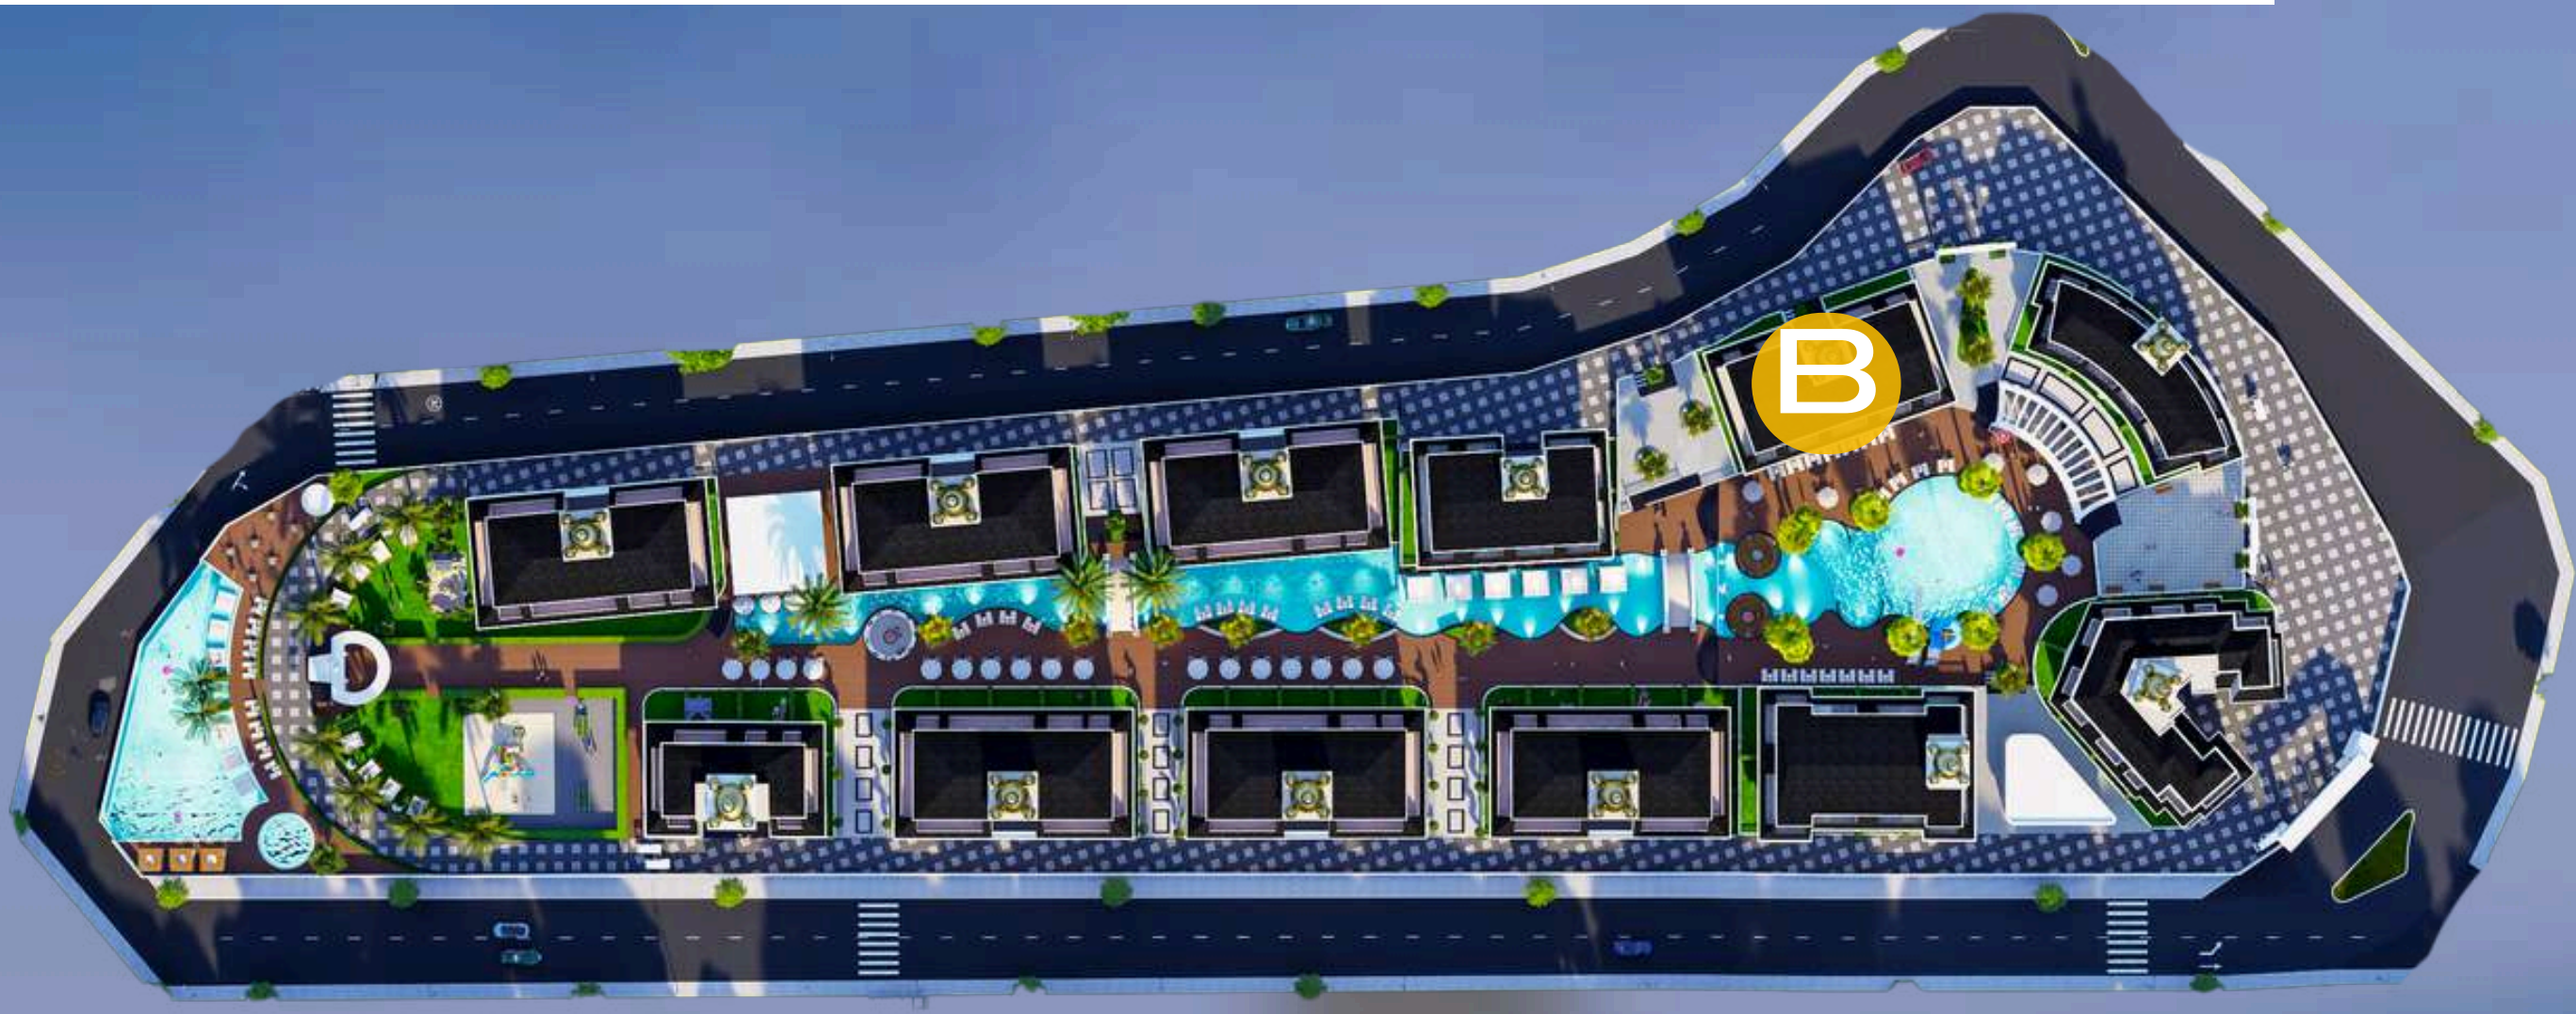

MEETING ROOM &
MANAGEMENT OFFICE

MARKET
DOCTOR OFFICE
CAFE & POOL BAR

POOL LOUNGE

POOL LODGES

A-BLOCK

1.FLOOR	12 SOLD	NO: 11 2+1 93 M ² 191.000 €	10 SOLD	NO: 9 2+1 91 M ² 191.000 €	8 SOLD	7 SOLD
GARDEN FLOOR	6 SOLD	NO: 5 1+1 61 M ² 147.000 €	4 SOLD	NO: 3 1+1 61 M ² 138.000 €	2 SOLD	NO: 1 1+1 61 M ² 115.000 €