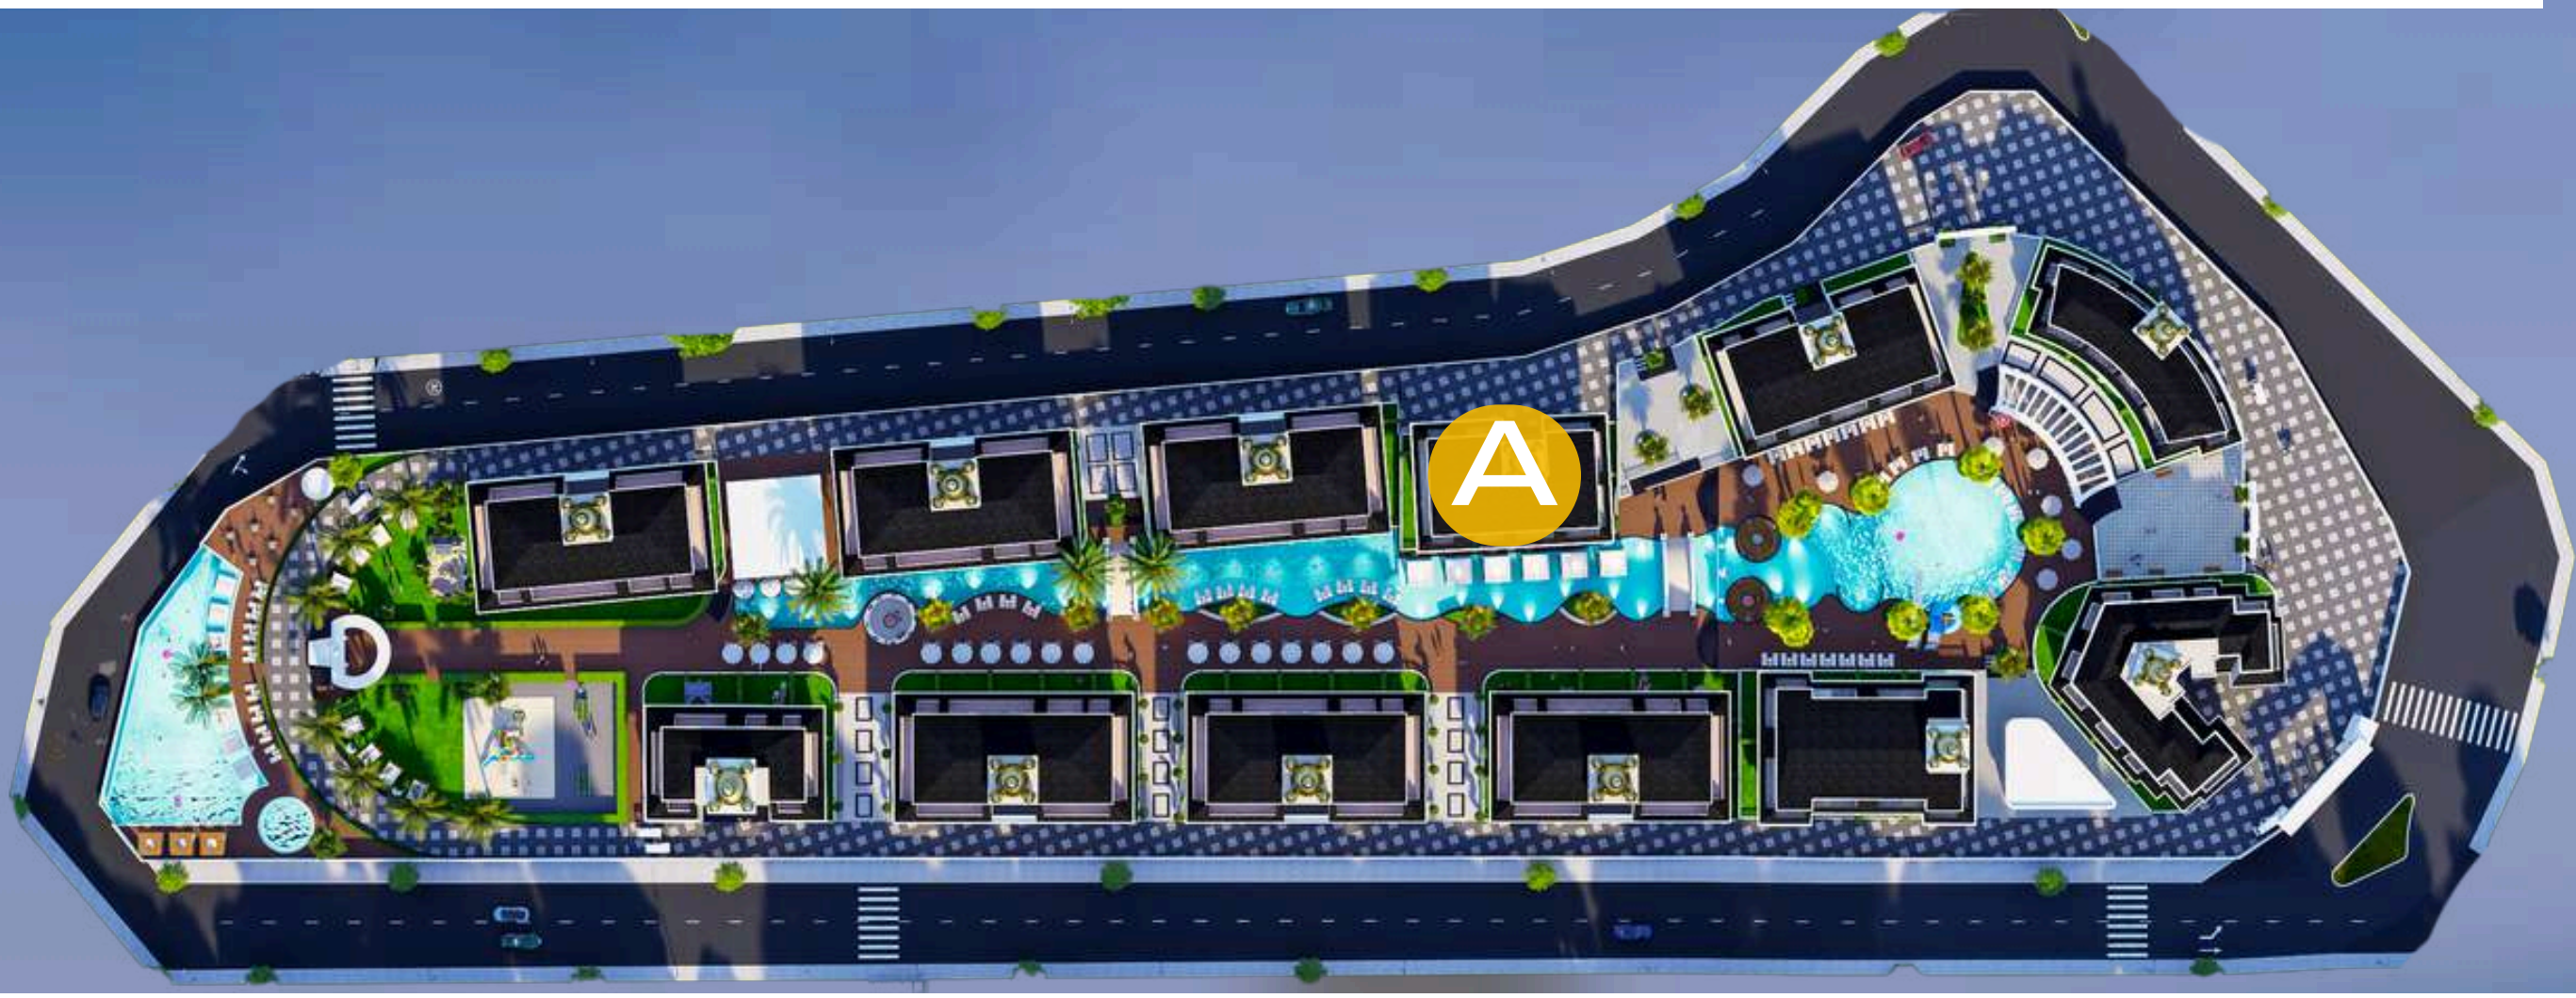

MINI GOLF
OUTDOOR
PLAYGROUND

HAMAM
SAUNA
STEAM ROOM
SALT ROOM
INDOOR POOL
MASSAGE ROOM
FITNESS
(UNDER OF THE POOL)

OUTDOOR CHILDREN
PLAYGROUND

INFINITY POOL

SPA ENTRANCE

HALF OLYMPIC SWIMMING
POOL

ENTRY

RECEPTION
SECURITY

MEETING ROOM &
MANAGEMENT OFFICE

MARKET
DOCTOR OFFICE
CAFE & POOL BAR

POOL LOUNGE

POOL LODGES

A-BLOCK

1.FLOOR	12 SOLD	NO: 11 2+1 93 M ² 191.000 €	10 SOLD	NO: 9 2+1 91 M ² 191.000 €	8 SOLD	7 SOLD
GARDEN FLOOR	6 SOLD	NO: 5 1+1 61 M ² 147.000 €	4 SOLD	NO: 3 1+1 61 M ² 138.000 €	2 SOLD	NO: 1 1+1 61 M ² 115.000 €